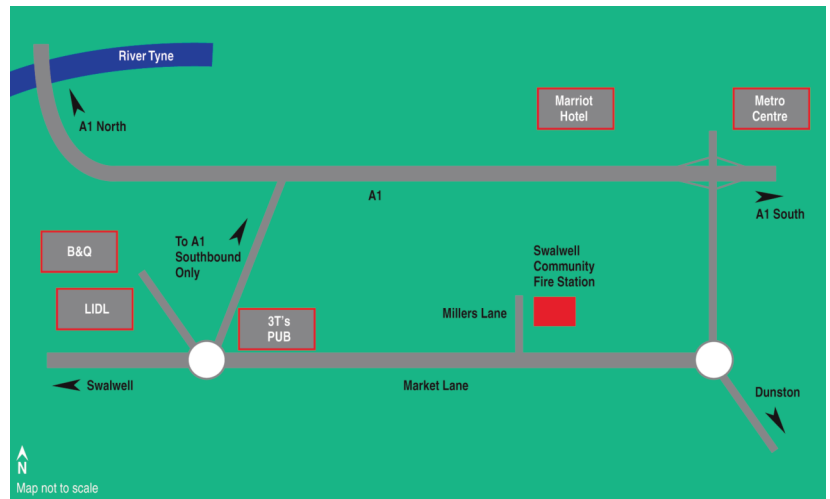

## From the North (A1)

Continue on the A1 Southbound. Cross the bridge over the River Tyne and take the second exit signposted for the Metro Centre. At the top of the sliproad, turn right at the traffic lights, crossing the A1 and continue along Hollinside Road. At the roundabout take the second exit. Continue for 400m. Swalwell Community Fire Station is located on your right.

## From the South (A167M)

Continue on A167 signposted Newcastle City Centre passing over the Tyne Bridge. Immediately after crossing the River Tyne, take the slip road left, keeping in the left hand lane. Turn left at the roundabout into Mosley Street. After the church, turn left into St. Nicholas Street and then right onto Westgate Road continuing onto Neville Street and passing Newcastle Central Station on your left. Follow directions labelled From the Newcastle Central Station.

## From the North (A167M)

Continue on A167 signposted Newcastle City Centre passing through a tunnel. Immediately after the tunnel, merge left continuing on the slope towards the 'Swan House' roundabout. Continue straight across the roundabout onto Mosley Street. After the church, turn left into St. Nicholas Street and then right onto Westgate Road continuing onto Neville Street and passing Newcastle Central Station on your left. Follow directions labelled From the Newcastle Central Station.

## From Newcastle Central Station

Turn left out of Central Station onto Neville Street. Continue onto Westmorland Road and then turn left onto St. James Boulevard. Take the first exit left passing the Newcastle Discovery Museum onto Westgate Road. Continue onto West Road, continuing straight on over three roundabouts until you reach the A1. At the roundabout, take the first exit onto the A1 Southbound. Follow directions labelled From the North (A1).